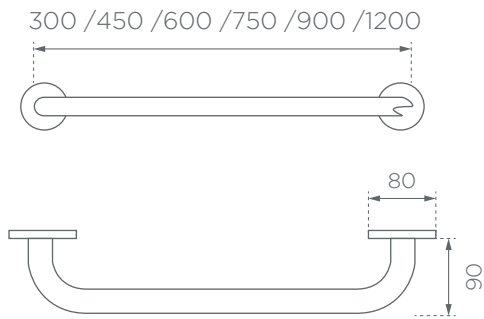

EGR01

DISABLED GRAB BAR
Straight Handrail

KEY FEATURES

Material	18-8 S, type-304, stainless steel
Dia	32mm
Application	WC Area
Sizes(mm)	300, 450, 600, 750, 900, 1200 (mm)